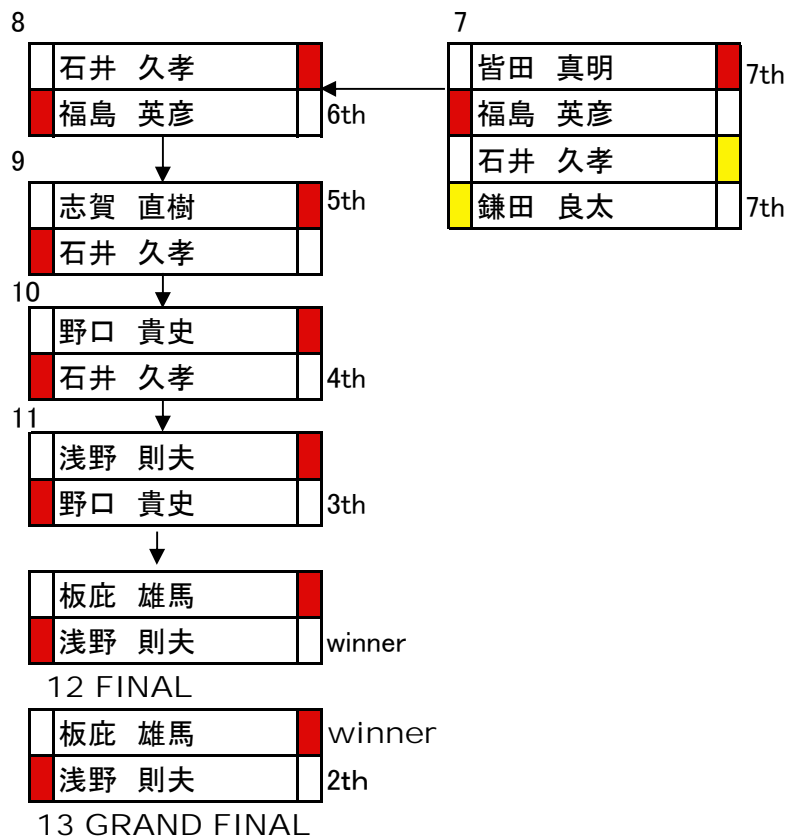

JWA JAPAN TOUR 2013-14 WAVE #3

World Challenge 2014

PRO AMA TOURNAMENT

Wave Performance Elimination Ladder to 8 Competitors

W:Winners L:Losers

DOUBLE ELIMINATION

SINGLE ELIMINATION
Wave Performance Elimination Ladder to 32 Competitors
W:Winners L:Losers