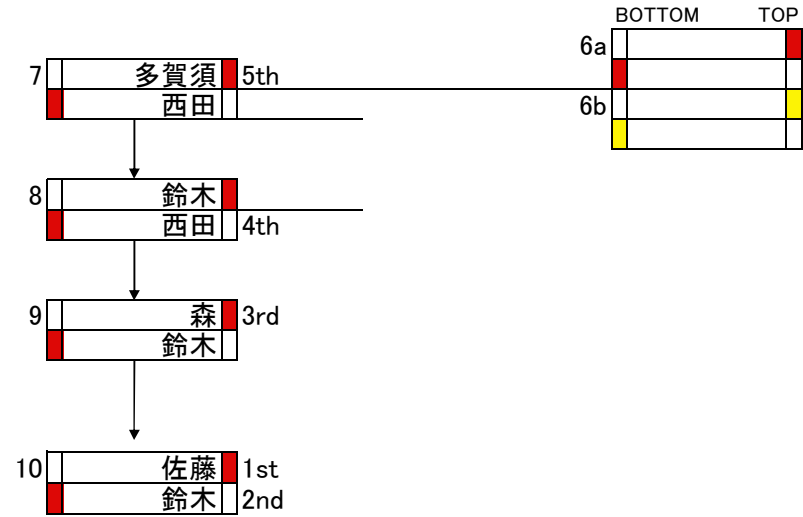

JWA JAPAN TOUR 2014-15 WAVE#1
COLDBREEZ OMAEZAKI 2014
WAVE WOMENS

Wave Performance Elimination Ladder to 8 Competitors

W:Winners L:Losers