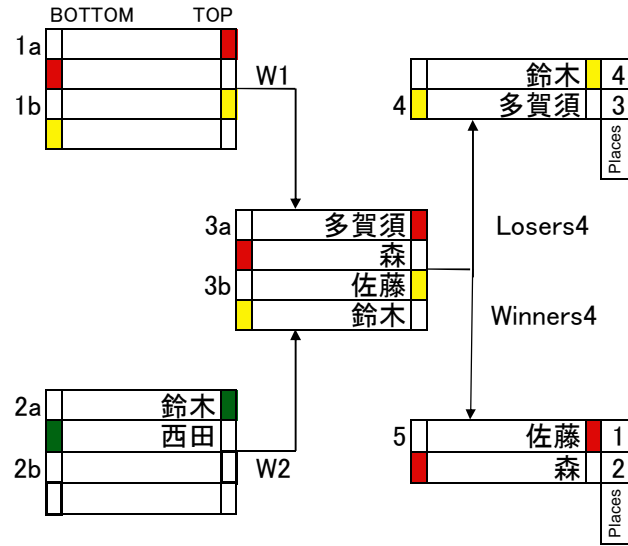

JWA JAPAN TOUR 2014-15 WAVE#1

COLDBREEZ OMAEZAKI 2014

WAVE MENS CLASS

W:Winners L:Losers

WAVE MENS CLASS

Wave Performance Elimination Ladder to 32 Competitors

W:Winners L:Losers

JWA JAPAN TOUR 2014-15 WAVE#1
COLDBREEZ OMAEZAKI 2014
 WAVE WOMENS

Wave Performance Elimination Ladder to 8 Competitors

W:Winners L:Losers

JWA JAPAN TOUR 2014-15 WAVE#1

COLDBREEZ OMAEZAKI 2014

:Wave Performance Elimination Ladder to 16 Competitors

W=Winners L=Losers

FREESTYLE CLASS