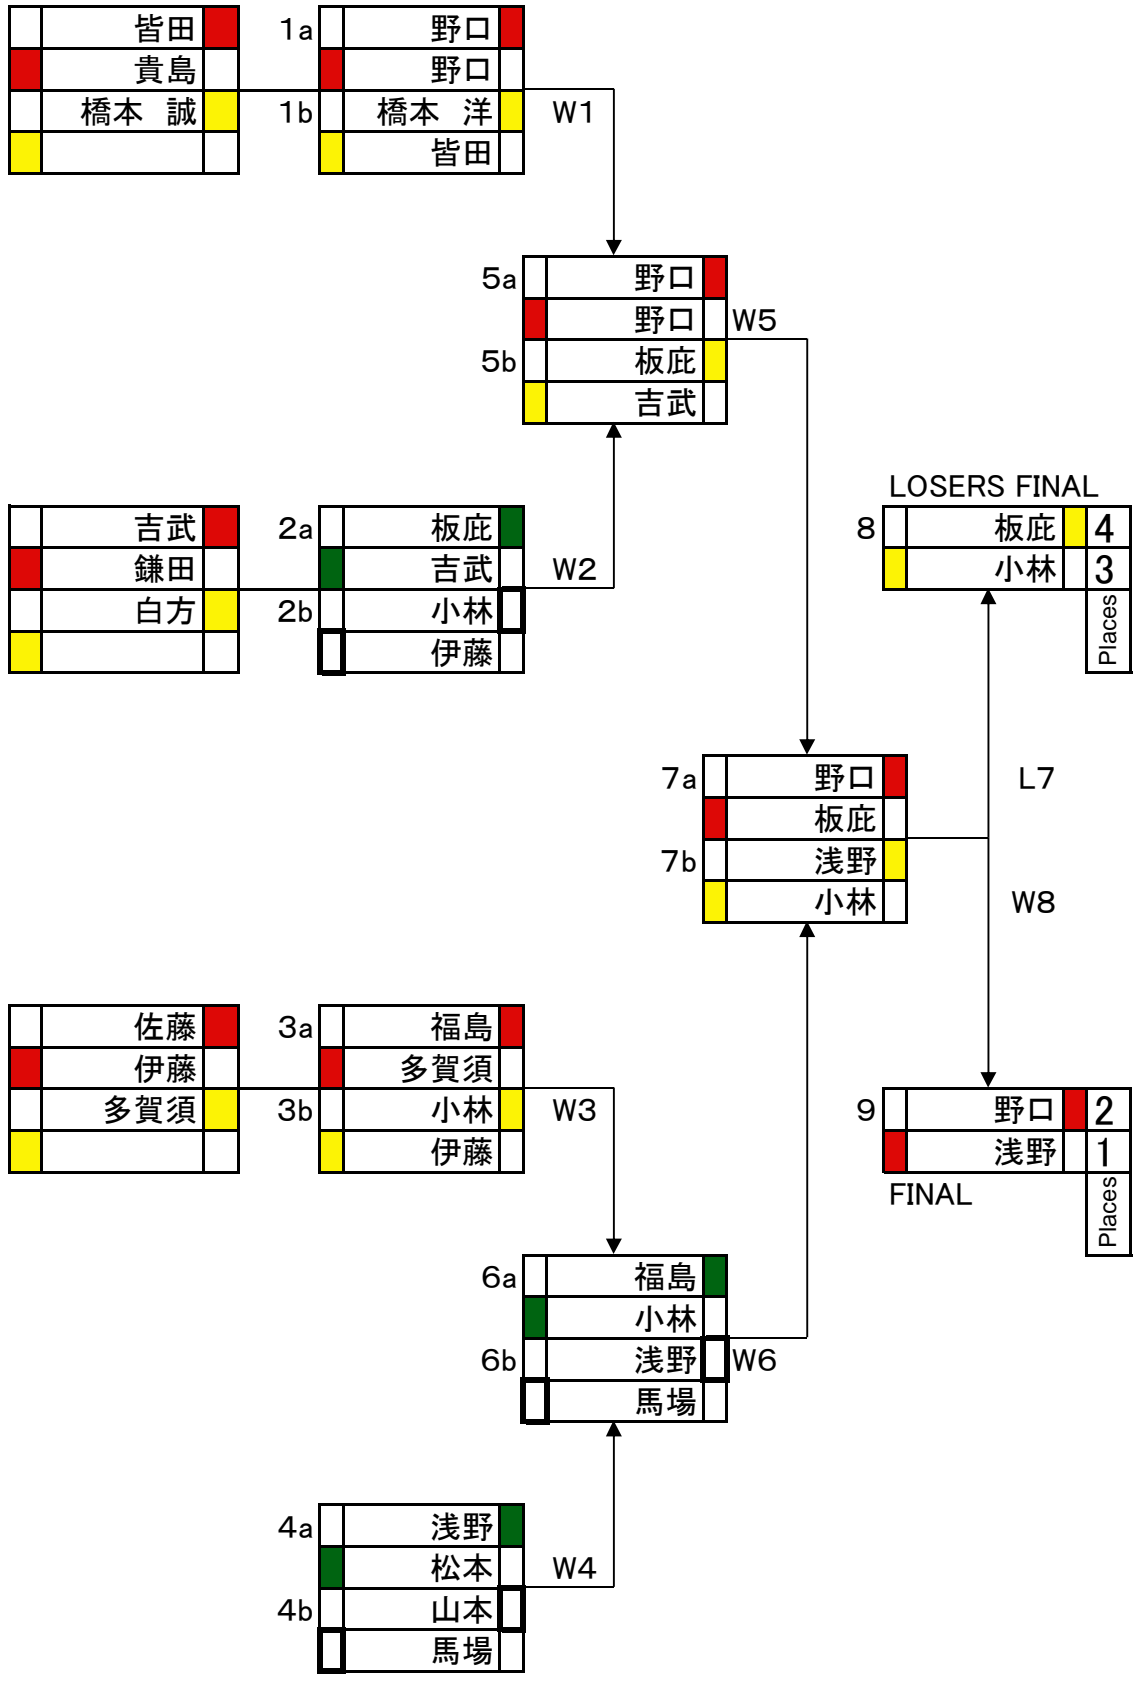

JWA JAPAN TOUR 2014-15 WAVE#1

COLDBREEZ OMAEZAKI 2014

WAVE MENS CLASS

W:Winners L:Losers

WAVE MENS CLASS

Wave Performance Elimination Ladder to 32 Competitors

W:Winners L:Losers

JWA JAPAN TOUR 2014-15 WAVE#1
COLDBREEZ OMAEZAKI 2014
 WAVE WOMENS

Wave Performance Elimination Ladder to 8 Competitors

W:Winners L:Losers

JWA JAPAN TOUR 2014-15 WAVE#1

COLDBREEZ OMAEZAKI 2014

:Wave Performance Elimination Ladder to 16 Competitors

W=Winners L=Losers

FREESTYLE CLASS