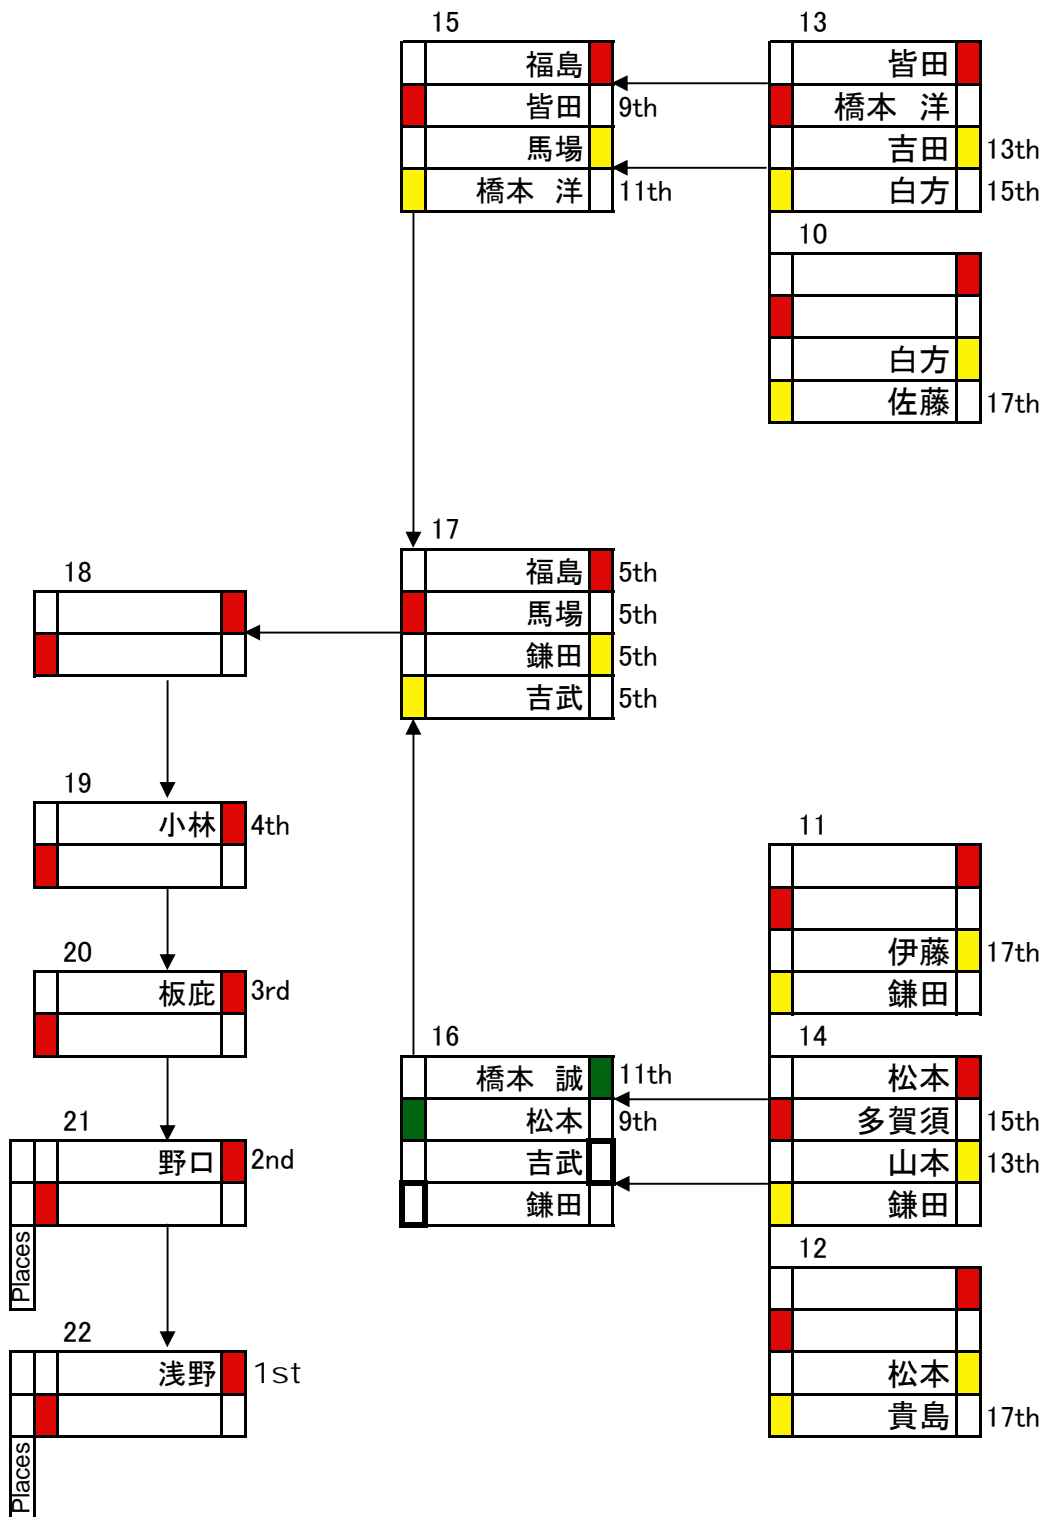

JWA JAPAN TOUR 2014-15 WAVE#1

COLDBREEZ OMAEZAKI 2014

WAVE MENS CLASS

W:Winners L:Losers

WAVE MENS CLASS

Wave Performance Elimination Ladder to 32 Competitors

W:Winners L:Losers

JWA JAPAN TOUR 2014-15 WAVE#1
COLDBREEZ OMAEZAKI 2014
 WAVE WOMENS

Wave Performance Elimination Ladder to 8 Competitors

W:Winners L:Losers

JWA JAPAN TOUR 2014-15 WAVE#1

COLDBREEZ OMAEZAKI 2014

:Wave Performance Elimination Ladder to 16 Competitors

W=Winners L=Losers

FREESTYLE CLASS