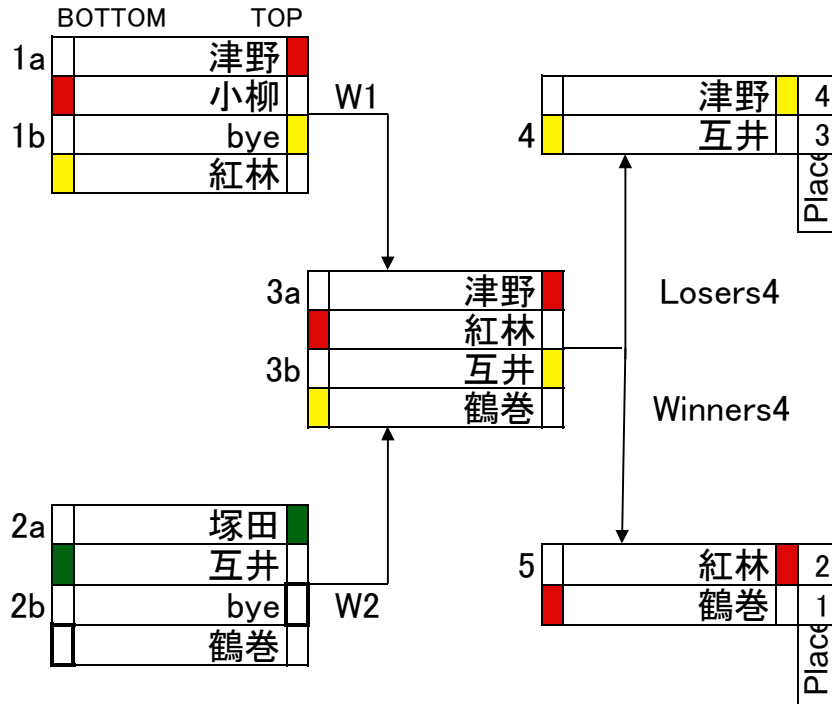

SINGLE ELIMINATION

プロクラス

Wave Performance Elimination Ladder to 8 Competitors

W:Winners L:Losers

Wave Performance Elimination Ladder to 8 Competitors

W:Winners L:Losers

DOUBLE ELIMINATION

SINGLE ELIMINATION オープンAクラス

Wave Performance Elimination Ladder to 8 Competitors

W:Winners L:Losers

BOTTOM TOP

SINGLE ELIMINATION オープンBクラス

Wave Performance Elimination Ladder to 16 Competitors

W:Winners L:Losers

Wave Performance Elimination Ladder to 8 Competitors

W:Winners L:Losers

ウイメンズクラス