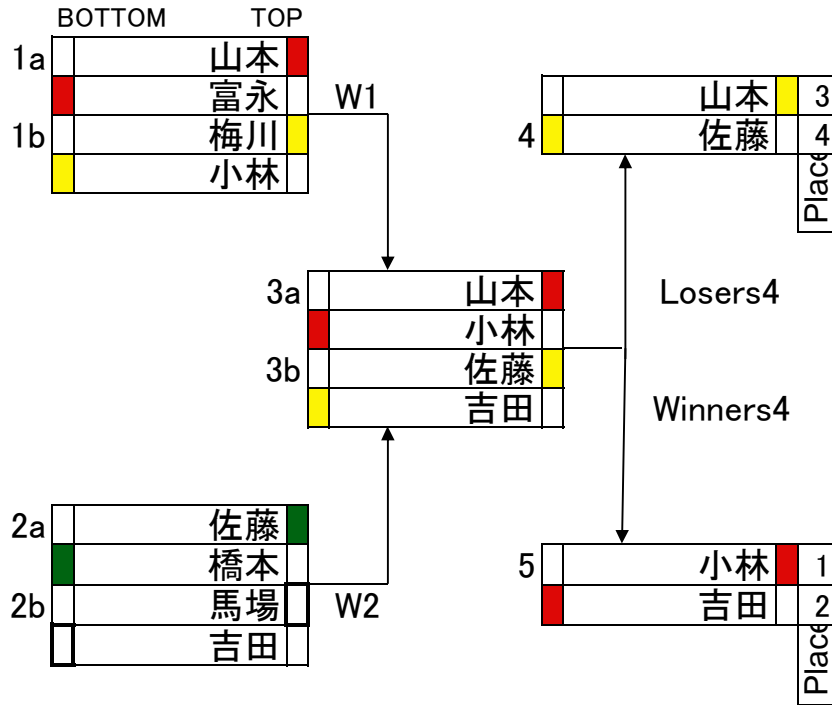

SINGLE ELIMINATION

プロクラス

Wave Performance Elimination Ladder to 8 Competitors

W:Winners L:Losers

Wave Performance Elimination Ladder to 8 Competitors

W:Winners L:Losers

DOUBLE ELIMINATION

SINGLE ELIMINATION オープンAクラス

Wave Performance Elimination Ladder to 8 Competitors

W:Winners L:Losers

BOTTOM TOP

SINGLE ELIMINATION オープンBクラス

Wave Performance Elimination Ladder to 16 Competitors

W:Winners L:Losers

Wave Performance Elimination Ladder to 8 Competitors

W:Winners L:Losers

ウイメンズクラス