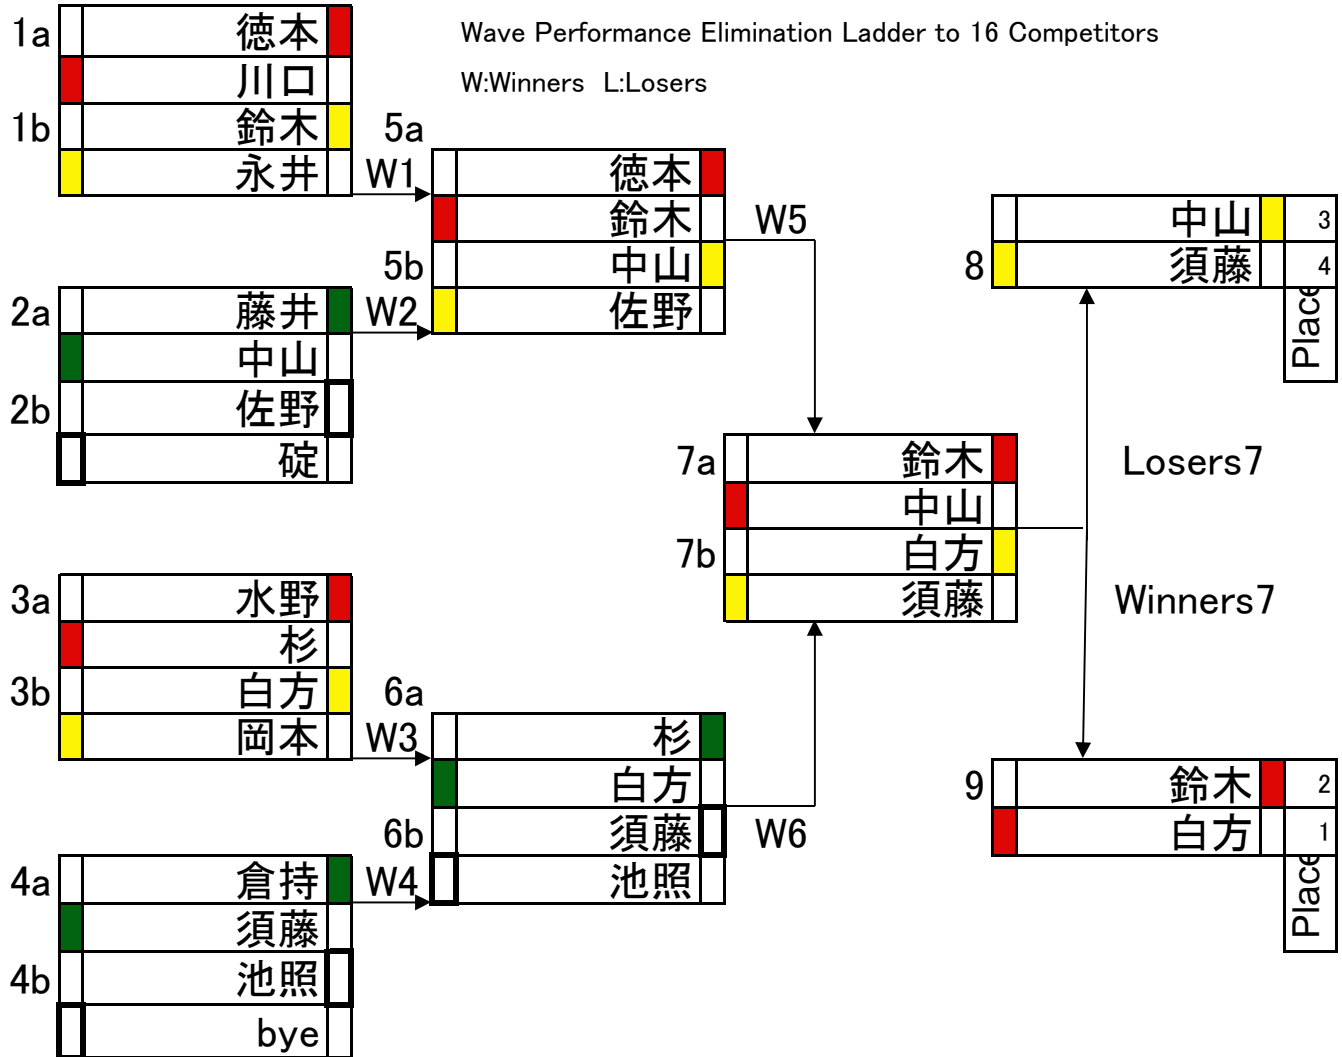

Wave Performance Elimination Ladder to 8 Competitors

W:Winners L:Losers

BOTTOM TOP

SINGLE ELIMINATION オープンBクラス

Wave Performance Elimination Ladder to 16 Competitors

W:Winners L:Losers

Wave Performance Elimination Ladder to 8 Competitors

W:Winners L:Losers

ウイメンズクラス