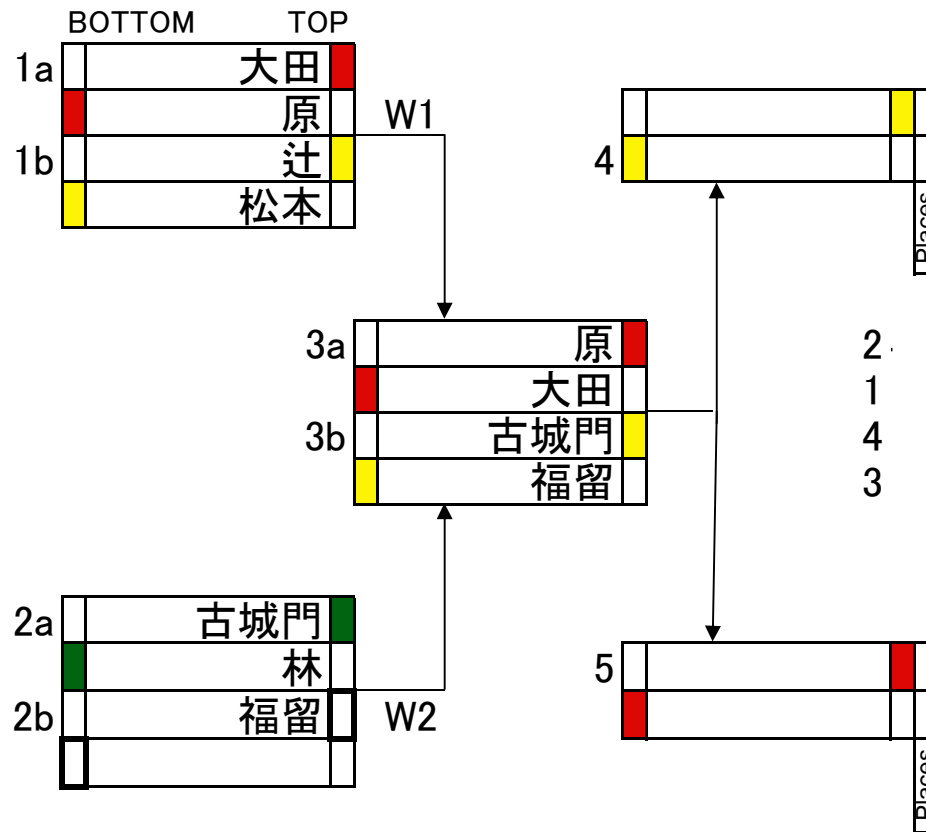

HASHI WAVE CLASSIC '15

SINGLE ELIMINATION

Wave Performance Elimination Ladder to 8 Competitors

W:Winners L:Losers

スペシャルクラス

BOTTOM

SINGLE ELIMINATION

Wave Performance Elimination Ladder to 16 Competitors

W:Winners L:Losers

SINGLE ELIMINATION

Wave Performance Elimination Ladder to 8 Competitors

W:Winners L:Losers

ウェイブクラス