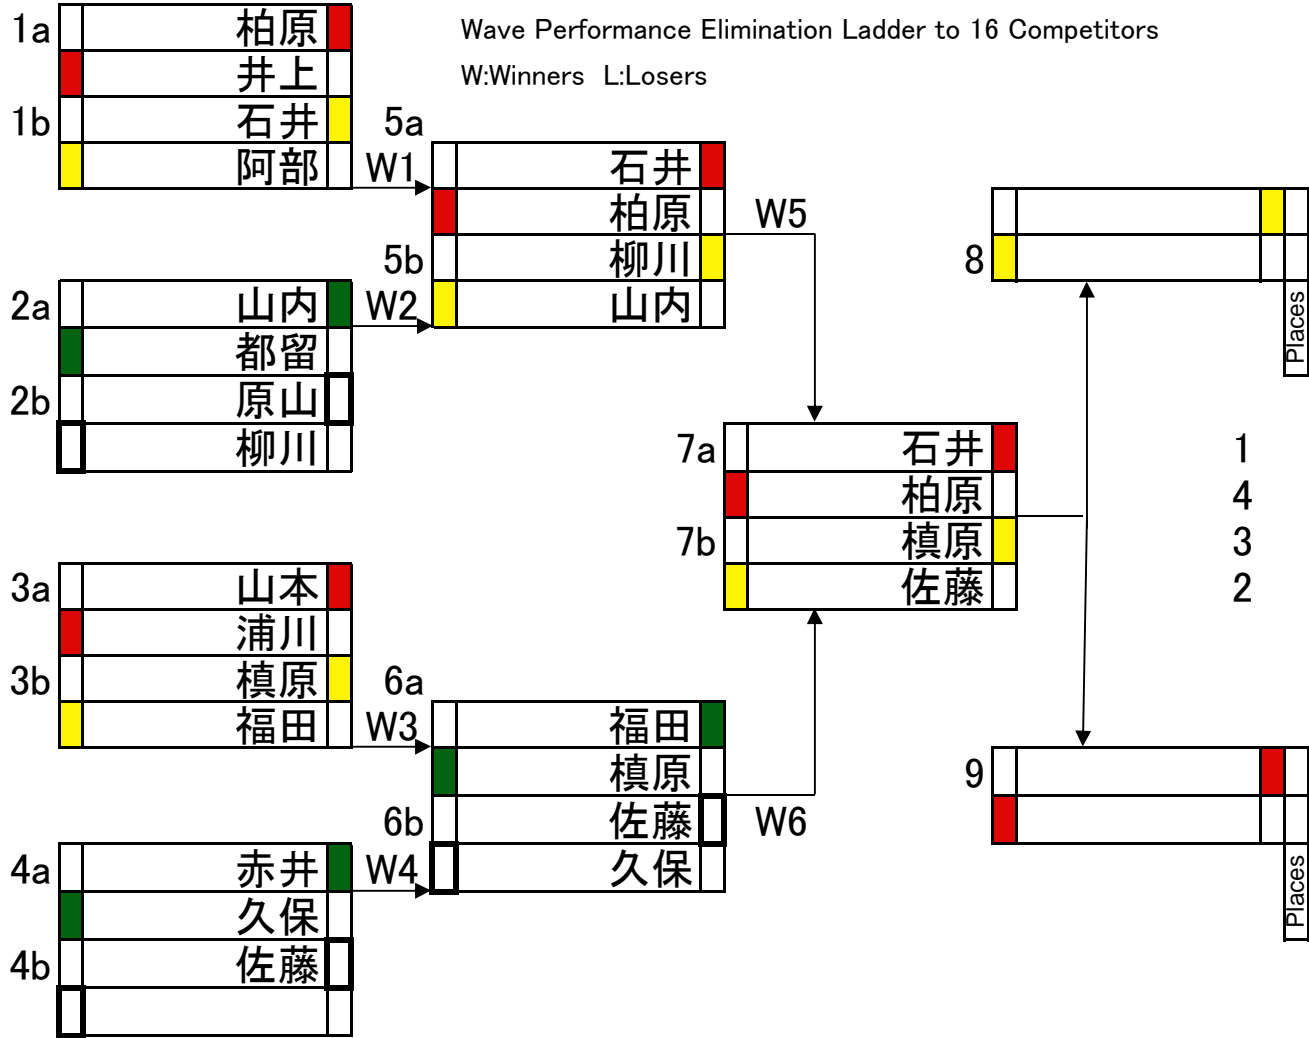

HASHI WAVE CLASSIC '15

SINGLE ELIMINATION

Wave Performance Elimination Ladder to 8 Competitors

W:Winners L:Losers

スペシャルクラス

BOTTOM

SINGLE ELIMINATION

Wave Performance Elimination Ladder to 16 Competitors

W:Winners L:Losers

SINGLE ELIMINATION

Wave Performance Elimination Ladder to 8 Competitors

W:Winners L:Losers

ウェイブクラス