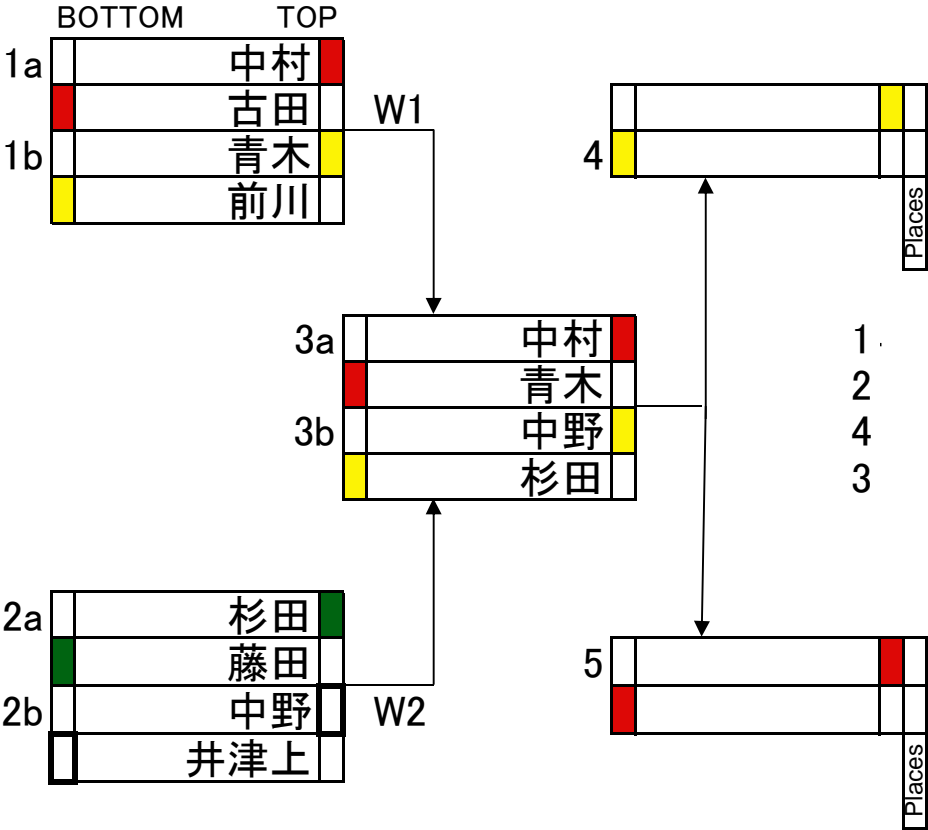

HASHI WAVE CLASSIC '15

SINGLE ELIMINATION

Wave Performance Elimination Ladder to 8 Competitors

W:Winners L:Losers

スペシャルクラス

BOTTOM

SINGLE ELIMINATION

Wave Performance Elimination Ladder to 16 Competitors

W:Winners L:Losers

SINGLE ELIMINATION

Wave Performance Elimination Ladder to 8 Competitors

W:Winners L:Losers

ウェイブクラス